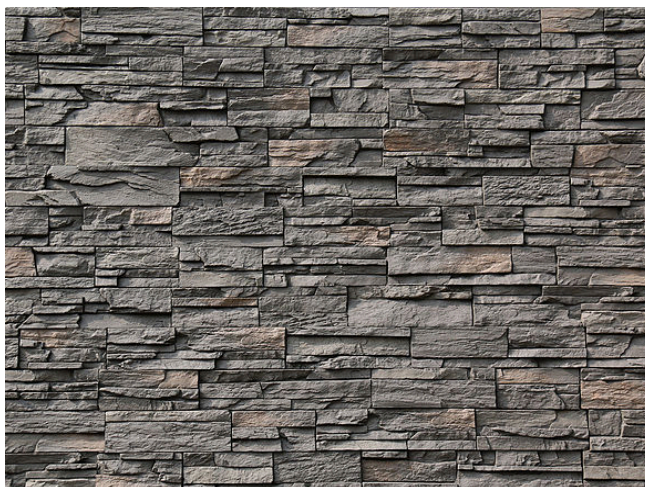

Country Ledgestone Panels

Andean Onyx

Appalachian Gray

Himalayan Brown

Teton Buff

Available at: Deck Builder Outlet

800-966-9261