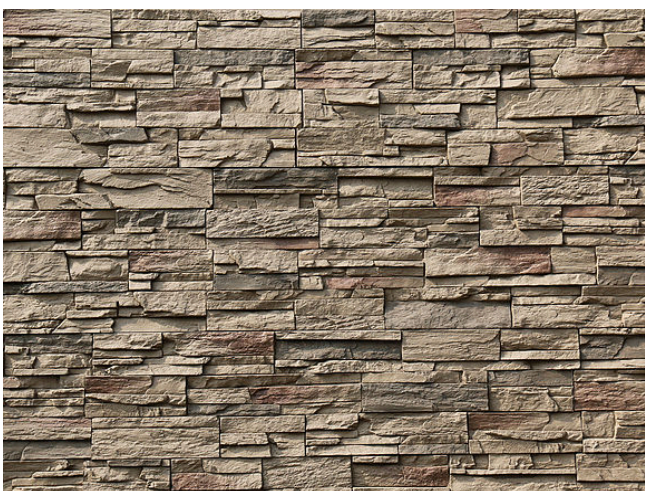

Country Ledgestone Panels

Andean Onyx

Appalachian Gray

Himalayan Brown

Teton Buff

Available at: Deck Builder Outlet

800-966-9261