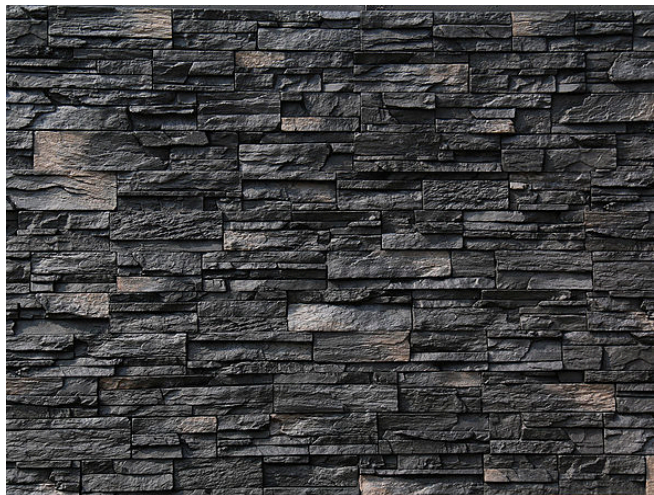

Country Ledgestone Panels

Andean Onyx

Appalachian Gray

Himalayan Brown

Teton Buff

Available at: Deck Builder Outlet

800-966-9261