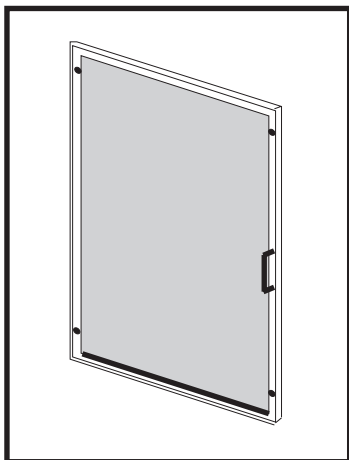

Spacious

10' and 12' sizes available

Roof

Structural and watertight

"Bug Free"

Outdoor enjoyment

The **Urban Gazebo** is a modular, screened, snap-together gazebo complete with an operative screen door, lantern hanger, and fiberglass screens. The **Urban Gazebo** is shipped as 16 finished parts, 7 wall sections, 1 wall/ door section, and 8 roof sections. These 16 sections come together to provide a 10' x 10' or 12' x 12' **Urban Gazebo** for "bug-free" enjoyment of the outdoors.

urban

INDUSTRIES, INC. 224 South Riblet Street, PO Box 27, Galion, Ohio 44833
Ph. 800-537-2807 419-468-3578 Fax. 419-468-1811 www.urbanindustries.com

Urban Gazebo

The Urban Gazebo is a modular, screened, snap together gazebo complete with an operative screen door, lantern hanger, and fiberglass screens. The Gazebo is shipped as 16 finished parts; 7 wall sections, 1 wall / door section, and 8 roof sections. These 16 sections snap together or are attached with built in fasteners, providing a 10' x 10' or 12' x 12' Gazebo. The Gazebo is a place where one can enjoy the peace and tranquility of nature, yet be shielded from the glare of the sun and freed from the annoyance of insects.

Assembly Overview

Wall / Roof Attachment

Roof Cap Detail

Screen Door Section

Wall Assembly Detail

Roof Assembly Detail