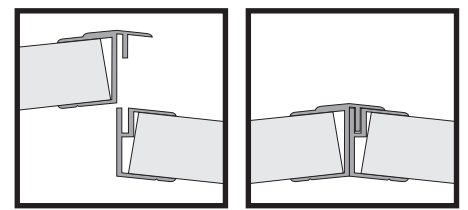

urban

INDUSTRIES, INC. 224 South Riblet Street, PO Box 27, Galion, Ohio 44833
Ph. 800-537-2807 419-468-3578 Fax. 419-468-1811 www.urbanindustries.com

Urban Gazebo

The Urban Gazebo is a modular, screened, snap together gazebo complete with an operative screen door, lantern hanger, and fiberglass screens. The Gazebo is shipped as 16 finished parts; 7 wall sections, 1 wall / door section, and 8 roof sections. These 16 sections snap together or are attached with built in fasteners, providing a 10' x 10' or 12' x 12' Gazebo. The Gazebo is a place where one can enjoy the peace and tranquility of nature, yet be shielded from the glare of the sun and freed from the annoyance of insects.

Assembly Overview

Wall / Roof Attachment

Roof Cap Detail

Screen Door Section

Wall Assembly Detail

Roof Assembly Detail