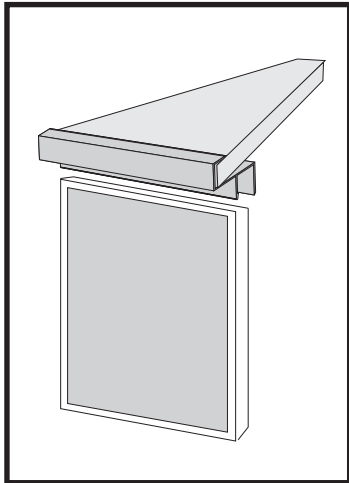

Urban Gazebo

The Urban Gazebo is a modular, screened, snap together gazebo complete with an operative screen door, lantern hanger, and fiberglass screens. The Gazebo is shipped as 16 finished parts; 7 wall sections, 1 wall / door section, and 8 roof sections. These 16 sections snap together or are attached with built in fasteners, providing a 10' x 10' or 12' x 12' Gazebo. The Gazebo is a place where one can enjoy the peace and tranquility of nature, yet be shielded from the glare of the sun and freed from the annoyance of insects.

Assembly Overview

Wall / Roof Attachment