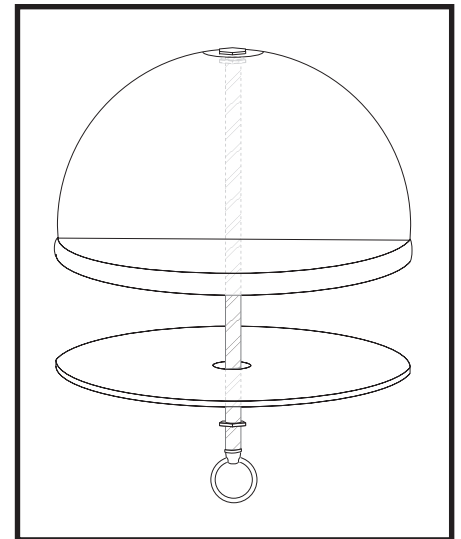

Spacious

10' and 12' sizes available

Roof

Structural and watertight

"Bug Free"

Outdoor enjoyment

The **Urban Gazebo** is a modular, screened, snap-together gazebo complete with an operative screen door, lantern hanger, and fiberglass screens. The **Urban Gazebo** is shipped as 16 finished parts, 7 wall sections, 1 wall/ door section, and 8 roof sections. These 16 sections come together to provide a 10' x 10' or 12' x 12' **Urban Gazebo** for "bug-free" enjoyment of the outdoors.

urban

INDUSTRIES, INC. 224 South Riblet Street, PO Box 27, Galion, Ohio 44833
Ph. 800-537-2807 419-468-3578 Fax. 419-468-1811 www.urbanindustries.com

Urban Gazebo

The Urban Gazebo is a modular, screened, snap together gazebo complete with an operative screen door, lantern hanger, and fiberglass screens. The Gazebo is shipped as 16 finished parts; 7 wall sections, 1 wall / door section, and 8 roof sections. These 16 sections snap together or are attached with built in fasteners, providing a 10' x 10' or 12' x 12' Gazebo. The Gazebo is a place where one can enjoy the peace and tranquility of nature, yet be shielded from the glare of the sun and freed from the annoyance of insects.

Assembly Overview

Wall / Roof Attachment

Roof Cap Detail

Screen Door Section

Wall Assembly Detail

Roof Assembly Detail