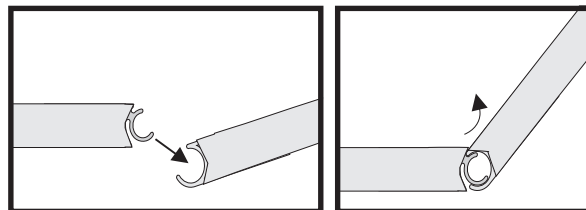

urban

INDUSTRIES, INC. 224 South Riblet Street, PO Box 27, Galion, Ohio 44833
Ph. 800-537-2807 419-468-3578 Fax. 419-468-1811 www.urbanindustries.com

Urban Gazebo

The Urban Gazebo is a modular, screened, snap together gazebo complete with an operative screen door, lantern hanger, and fiberglass screens. The Gazebo is shipped as 16 finished parts; 7 wall sections, 1 wall / door section, and 8 roof sections. These 16 sections snap together or are attached with built in fasteners, providing a 10' x 10' or 12' x 12' Gazebo. The Gazebo is a place where one can enjoy the peace and tranquility of nature, yet be shielded from the glare of the sun and freed from the annoyance of insects.

Assembly Overview

Wall / Roof Attachment

Roof Cap Detail

Screen Door Section

Wall Assembly Detail

Roof Assembly Detail