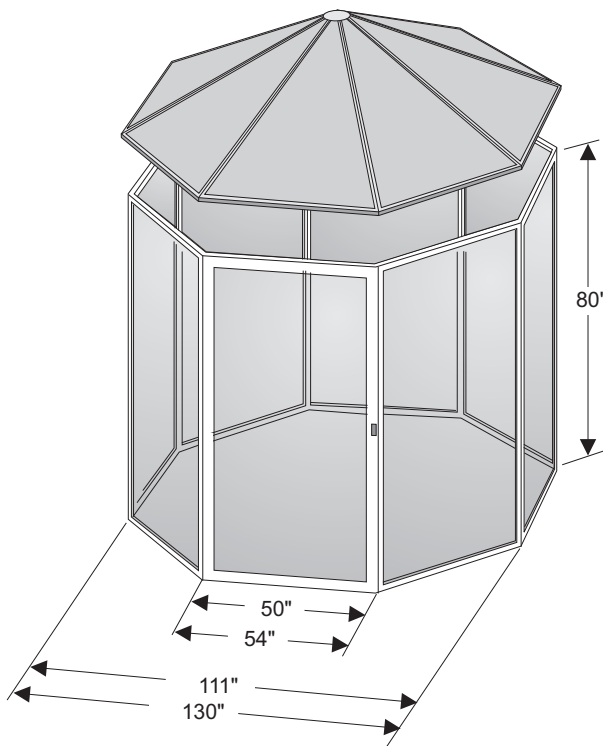

Spacious

10' and 12' sizes available

Roof

Structural and watertight

"Bug Free"

Outdoor enjoyment

The **Urban Gazebo** is a modular, screened, snap-together gazebo complete with an operative screen door, lantern hanger, and fiberglass screens. The **Urban Gazebo** is shipped as 16 finished parts, 7 wall sections, 1 wall/ door section, and 8 roof sections. These 16 sections come together to provide a 10' x 10' or 12' x 12' **Urban Gazebo** for "bug-free" enjoyment of the outdoors.

urban

INDUSTRIES, INC. 224 South Riblet Street, PO Box 27, Galion, Ohio 44833
Ph. 800-537-2807 419-468-3578 Fax. 419-468-1811 www.urbanindustries.com

Urban Gazebo

The Urban Gazebo is a modular, screened, snap together gazebo complete with an operative screen door, lantern hanger, and fiberglass screens. The Gazebo is shipped as 16 finished parts; 7 wall sections, 1 wall / door section, and 8 roof sections. These 16 sections snap together or are attached with built in fasteners, providing a 10' x 10' or 12' x 12' Gazebo. The Gazebo is a place where one can enjoy the peace and tranquility of nature, yet be shielded from the glare of the sun and freed from the annoyance of insects.

Assembly Overview

Wall / Roof Attachment

Roof Cap Detail

Screen Door Section

Wall Assembly Detail

Roof Assembly Detail